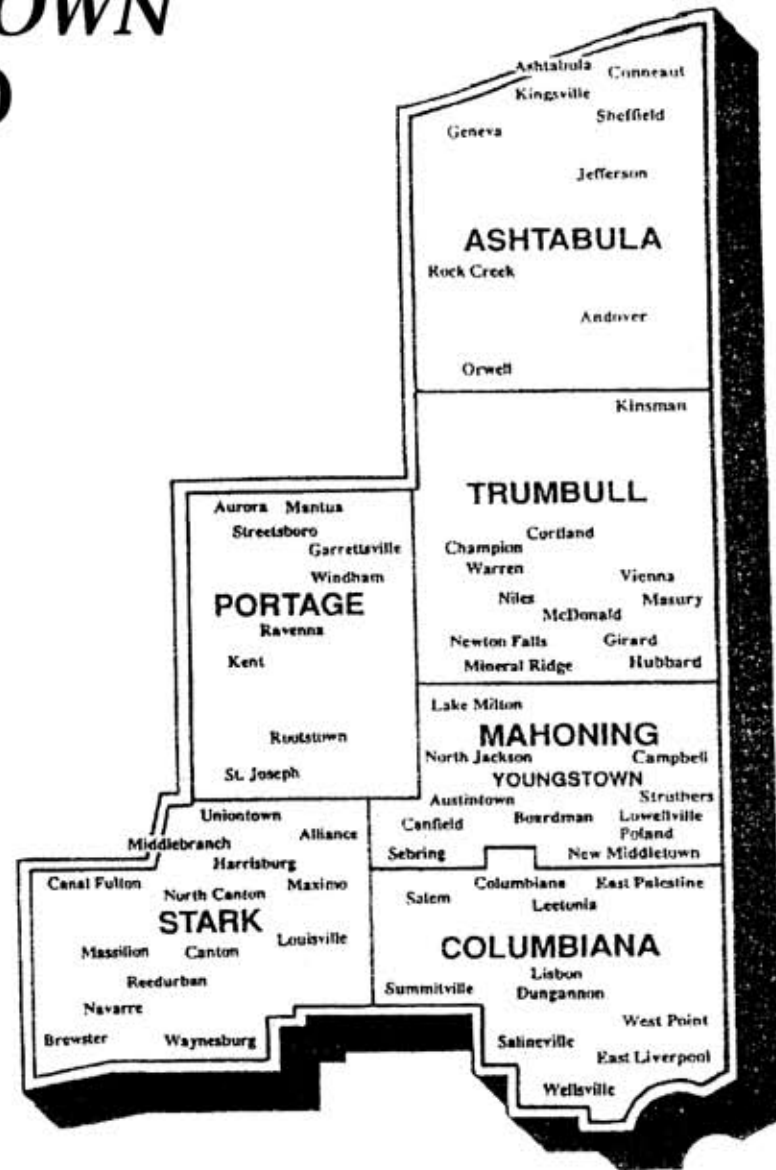

DIOCESE OF YOUNGSTOWN

FEBRUARY 24, 2010

PROPOSED PARISH DRAFT